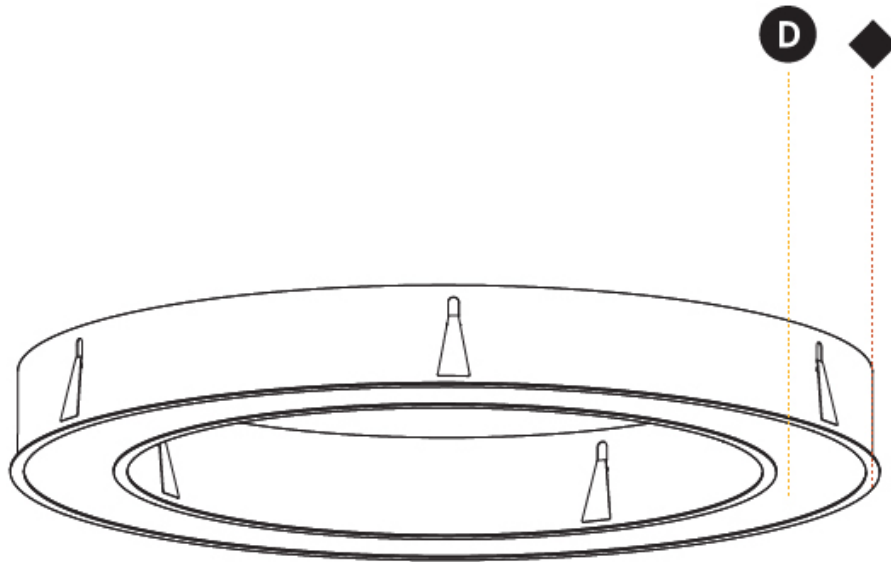

#### PHYSICAL

Shape: Round  
 Diameter (mm): 1270  
 Diameter (in): 50  
 Height (mm): 110  
 Height (in): 4 5/16  
 Min. Recessing Depth (mm): 120  
 Min. Recessing Depth (in): 4 3/4  
 Light Distribution: Direct  
 Weight (kg): 15.446  
 Weight (lbs): 34.05  
 Diffuser: PMMA - Opal or Micro-Prism  
 Fixture Finish: SSR / BKV / CWI / CRY / HAB / UFT / ITA / RUA / FTG / MYG / LOD / PUS / FRO / FUP / KIA / POP / BLS / SPG / MEY / GOH / GUM / CHC / COM / ABZ / JAG / OBR / MOS / ROR  
 Fixture Material: Aluminum  
 Cut-out Measurements: 1260mm / 49 5/8" x 940mm / 37"

120mm  
4 3/4"

10 - 15mm  
3/8" - 9/16"

A37507-

PROJECT \_\_\_\_\_

TYPE \_\_\_\_\_

SPECIFIER \_\_\_\_\_

QUANTITY \_\_\_\_\_

DATE \_\_\_\_\_