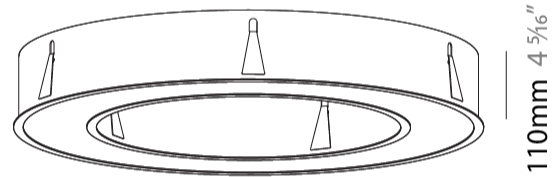

GENERAL

Series: Glorious
Subseries: Glorious
Brand: Prolicht
Division: Architectural
Mounting Type: Recessed
Mounting Location: Ceiling
Subcategory: Ambient

PHYSICAL

Shape: Round
Diameter (mm): 970
Diameter (in): 38 ³/₁₆
Height (mm): 110
Height (in): 4 ⁵/₁₆
Min. Recessing Depth (mm): 120
Min. Recessing Depth (in): 4 ³/₄
Light Distribution: Direct
Weight (kg): 11.164
Weight (lbs): 24.61
Diffuser: PMMA - Opal or Micro-Prism
Fixture Finish: SSR / BKV / CWI / CRY / HAB / UFT / ITA / RUA / FTG / MYG / LOD / PUS / FRO / FUP / KIA / POP / BLS / SPG / MEY / GOH / GUM / CHC / COM / ABZ / JAG / OBR / MOS / ROR
Fixture Material: Aluminum
Cut-out Measurements: 960mm / 37 13/16" x 640mm / 25 3/16"

ELECTRICAL

Lamp Type: LED (Zhaga Standard)
Input Wattage (W): 45
Total Output Wattage (W): 36 / 28.8 (3500K)
Dimming: 0-10V Dimming / Phase Dimming (120Vac Only)
Driver Included: Yes
Driver Location: Integrated
Driver Type: Constant Current - 120 / 277Vac
Driver Class: Class 2
Input Voltage (V): 120 - 277
Constant Current (MA): 350 / 900 (3500K)

LED

Color Temperature (°K): 3000 / 3500 / 4000
Max. Delivered Lumen (lm): 4150 / 4302 / 4390
CRI: >80 CRI
Efficiency (%): 65
Lamp Life (hrs): 50000

OPTICAL

RATINGS AND CERTIFICATIONS

Certified By: Certified for North American Standards
IP rating: IP20

110mm 4 ⁵/₁₆"

Ø 628mm 24 ³/₄"

Ø 970mm 38 ³/₁₆ "

960mm x 640mm
37 ¹³/₁₆" x 25 ³/₁₆"

120mm
4 ³/₄"

10 - 15mm
³/₈" - ⁹/₁₆"